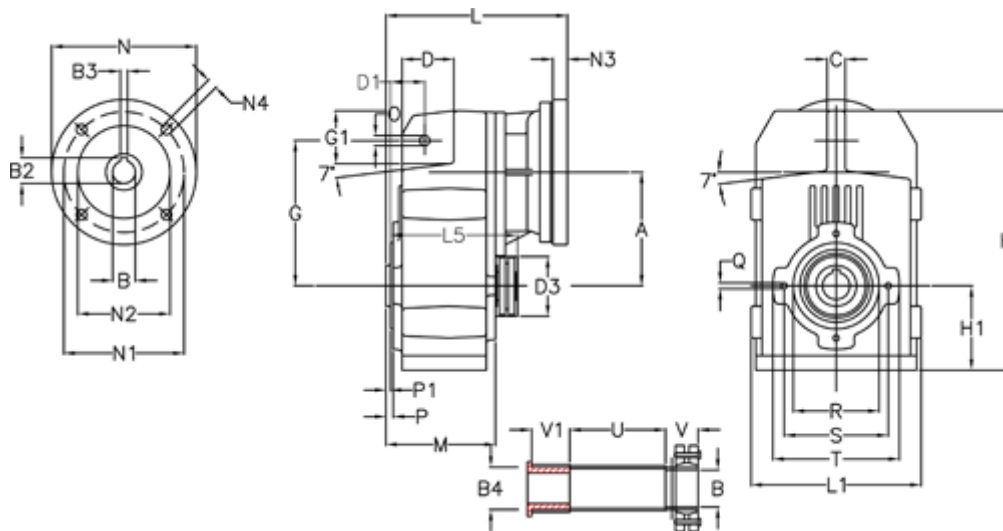

Article number: 29560501408850

Description: Shaft mounted gear
A512QF50-14-P132B5

Measures

A = 211.30	D1 = 65.0	I5 = 222.0	P1 = 4.5	V = 62
B = 50	d3 = 120	M = 163.0	Q = M12x19	V1 = 50
B1 = 38	G = 278	N = 300	R = 180	
B2 = 41.3	G1 = 105.5	N1 = 265	S = 215	
B3 = 10	H = 479.0	N2 = 230	T = 250	
B4 = 50	H1 = 144.0	N4 = 14	Tightening torque Nm adapter bushing = 6.0	
C = 20	L = 334.0	O = 22	Tightening torque Nm shrink disc = 12.0	
D = 93.5	L1 = 273	P = 8.5	U = 91.0	